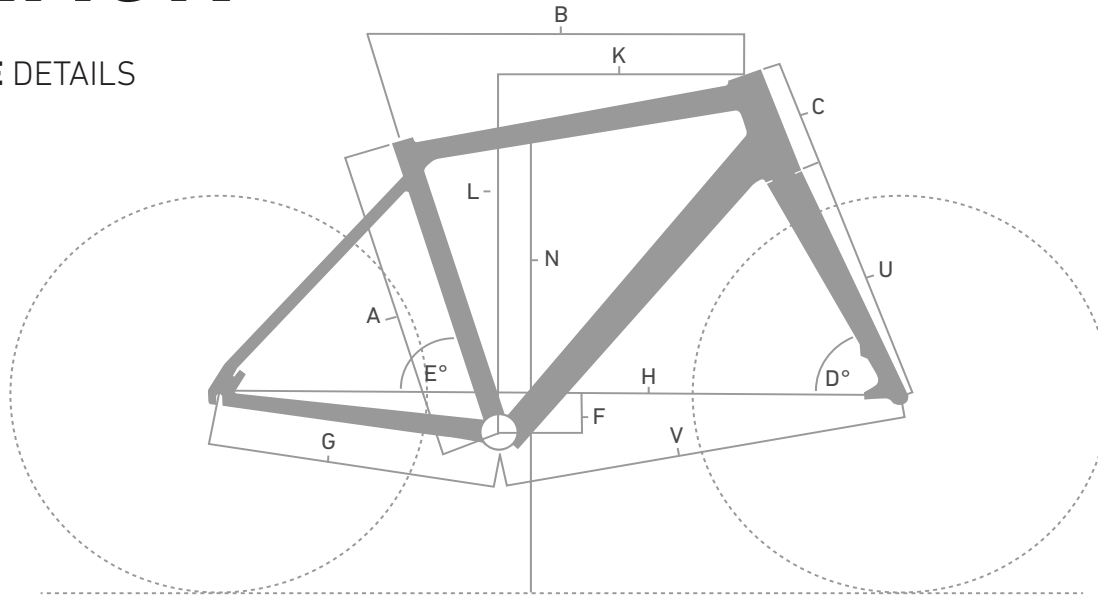

BLACK^{LAVA}

FRAME DETAILS

FRAME INTERFACES

BOTTOM BRACKET	excentrical
FRONT WHEEL AXLE	100 x 12 mm, Art. No. 227585701
REAR WHEEL AXLE	gear hub 135x10 mm QR
FRONT BRAKE MOUNT	160 mm postmount
REAR BRAKE MOUNT	160 mm postmount
MAX Ø DISC	front: 180 mm / rear: 160 mm
Ø SEATPOST	30.9 mm
MAX. TIRE SIZE	28": 50 mm
MAX. CHAINRING SIZE	50T
FRONT DERAILLEUR MOUNT	no
BOTTLE CAGE	gents: 2x / ladies: 1x

MAX SYSTEM WEIGHT (RIDER + BICYCLE + CLOTHING + GEAR + LUGGAGE): 130 KG

FRAME GEOMETRY

		17" LADY	19" LADY	21" LADY	23" LADY	19" GENTS	21" GENTS	23" GENTS	25" GENTS
SEATTUBE LENGTH [MM]	A	432 - 0	483 - 35	533 - 35	584 - 35	483 - 15	533 - 15	584 - 15	635 - 15
TOPTUBE LENGTH HORIZONTAL [MM]	B	570	580	590	600	580	590	600	610
HEADTUBE LENGTH [MM]	C	165	175	185	195	175	185	195	210
HEAD TUBE ANGLE	D	69°	69.5°	70°	70.5°	69.5°	70°	70.5°	71°
SEAT TUBE ANGLE	E	72.5°							
BB DROP [MM]	F	60							
REAR CENTER [MM] (CHAINSTAY LENGTH)	G	459							
WHEELBASE [MM]	H	1093.5	1099	1104	1109	1099	1104	1109	1113.5
STANDOVER HEIGHT [MM]	L	666	671	685	698	806	845	870	915
FORK LENGTH [MM]	U	415							
FRONT CENTER [MM]	V	641.5	646.5	651.5	656.5	646.5	651.5	656.5	661.5