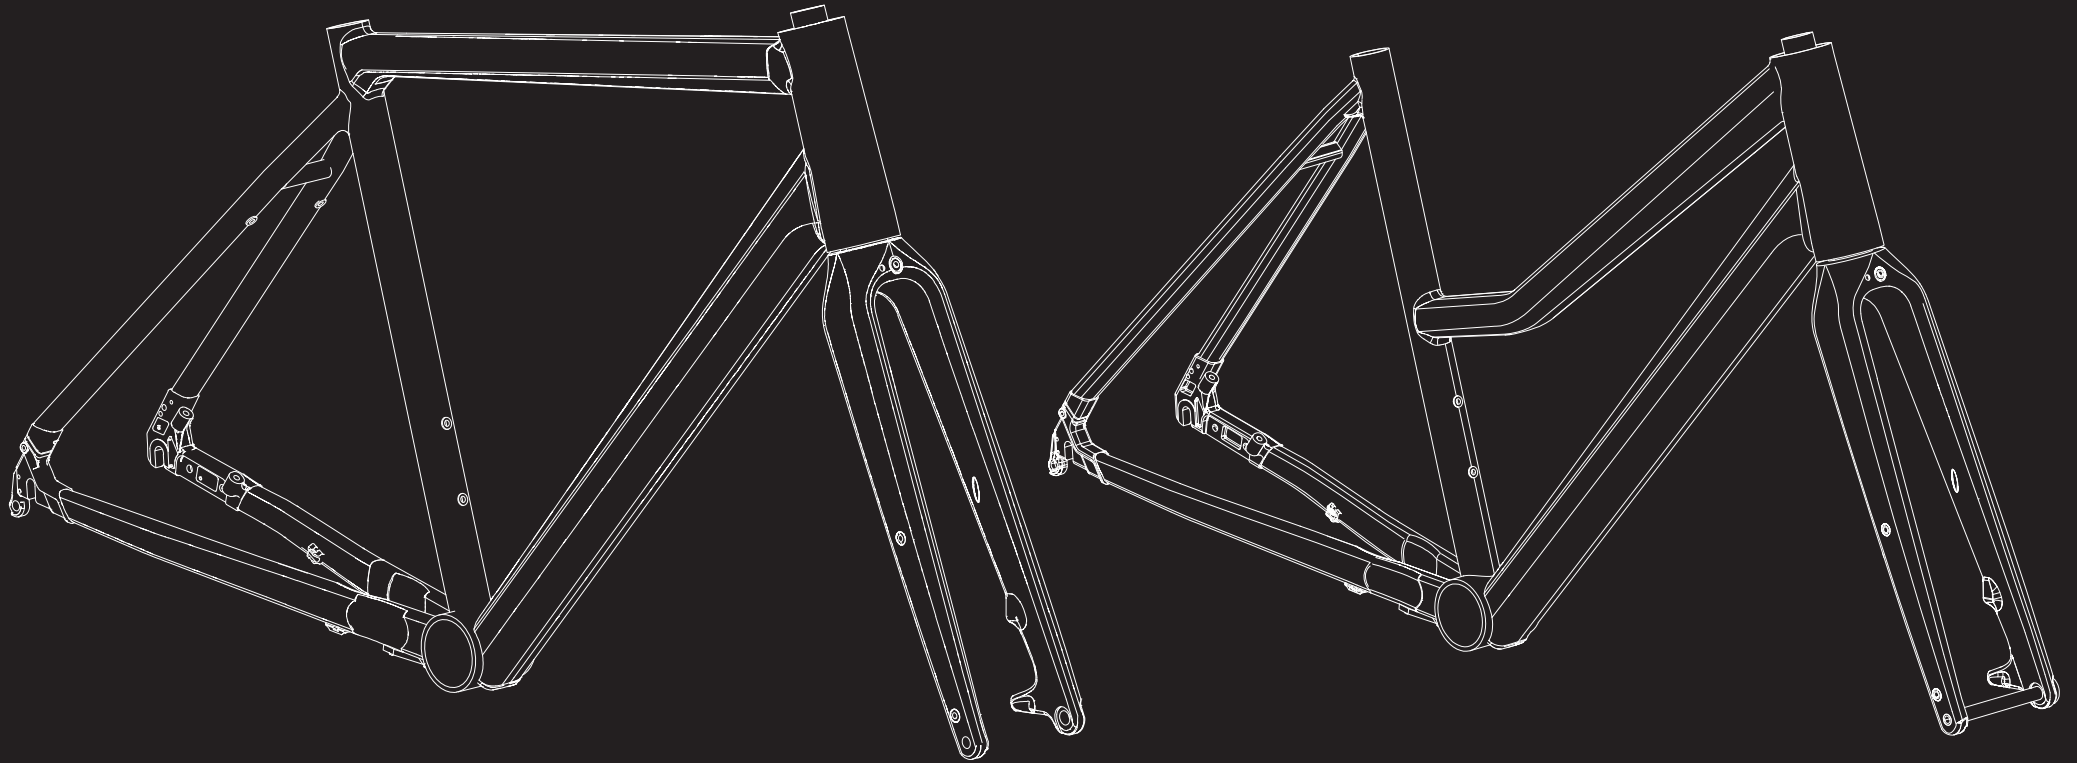

ROSE

ANY QUESTIONS?

technik@rosebikes.com

ROSE Bikes GmbH
Schersweide 4
46395 Bocholt, Germany

BLACK^{LAVA}

FRAME DETAILS
MODELYEAR 2020