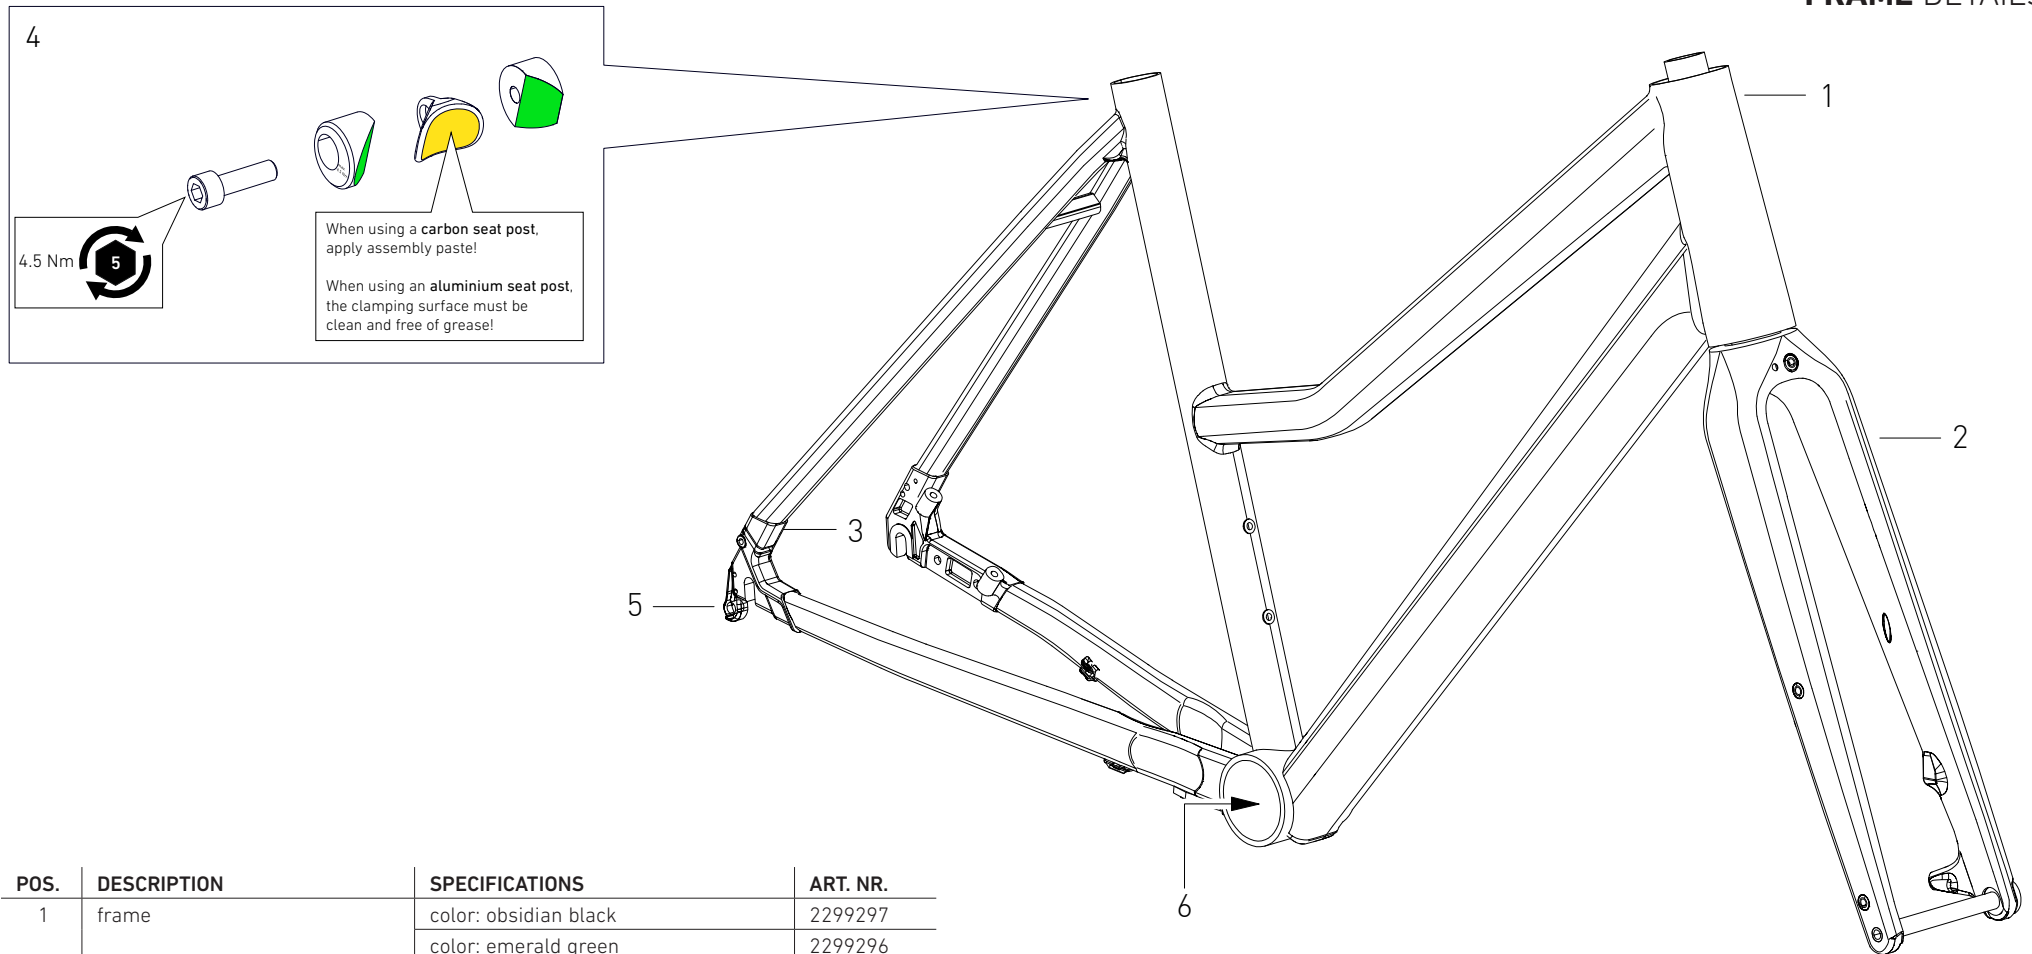

# BLACK LAVA FRAME DETAILS

POS.	DESCRIPTION	SPECIFICATIONS	ART. NR.
1	frame	color: obsidian black	2299292
		color: emerald green	2299291
2	fork	color: obsidian black	2299089
		color: emerald green	2294233
3	belt drive insert	2x M5 x 16 mm	2307180
4	seatpost clamp	3 pieces + fixing screw M6 x 20 mm	2303625
5	hanger for belt drive snubber		2307106
6	excentrical bottom bracket		2055794
	rubber ring		2256912
	PU foam downtube cable routing		220323000
	headtube cable routing rubber		2283062

## FRAME DETAILS

POS.	DESCRIPTION	SPECIFICATIONS	ART. NR.
1	frame	color: obsidian black	2299297
		color: emerald green	2299296
2	fork	color: obsidian black	2299089
		color: emerald green	2294233
3	belt drive insert	2x M5 x 16 mm	2307180
4	seatpost clamp	3 pieces + fixing screw M6 x 20 mm	2303625
5	hanger for belt drive snubber		2307106
6	excentrical bottom bracket		2055794
	rubber ring		2256912
	PU foam downtube cable routing		220323000
	headtube cable routing rubber		2283062