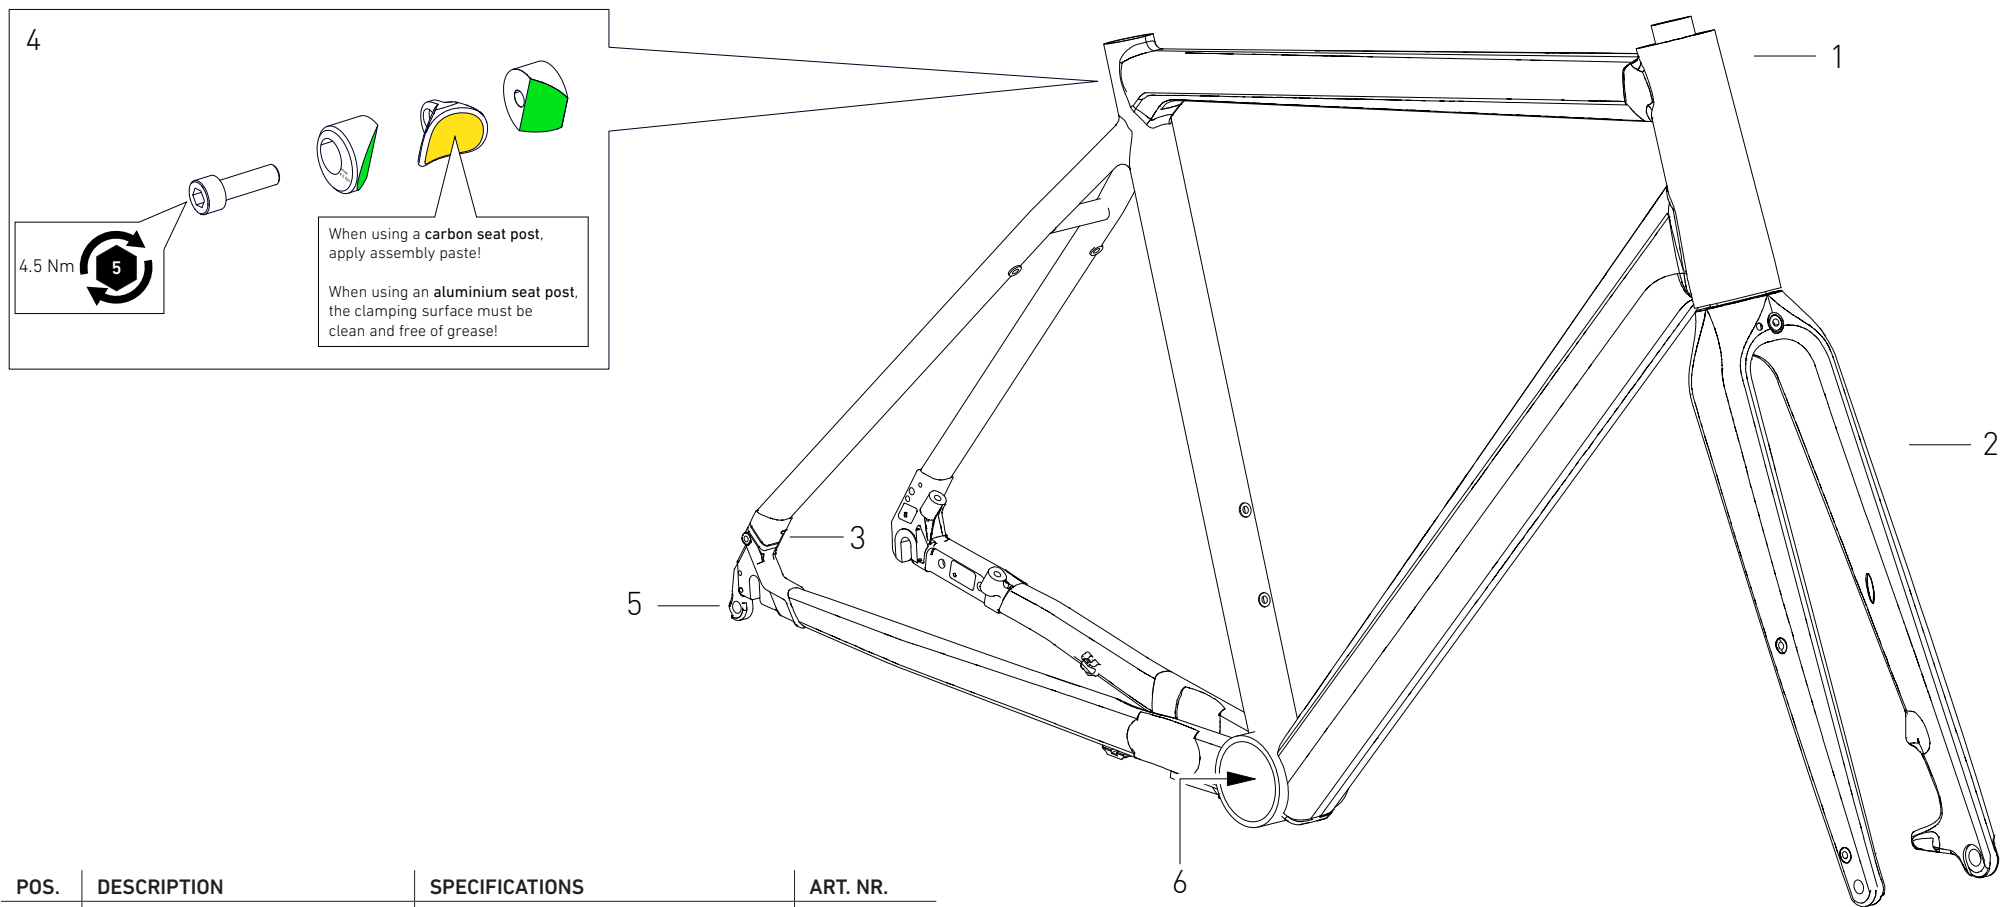

# BLACK LAVA FRAME DETAILS

POS.	DESCRIPTION	SPECIFICATIONS	ART. NR.
1	frame	color: obsidian black	2299292
		color: emerald green	2299291
2	fork	color: obsidian black	2299089
		color: emerald green	2294233
3	belt drive insert	2x M5 x 16 mm	2307180
4	seatpost clamp	3 pieces + fixing screw M6 x 20 mm	2303625
5	hanger for belt drive snubber		2307106
6	excentrical bottom bracket		2055794
	rubber ring		2256912
	PU foam downtube cable routing		220323000
	headtube cable routing rubber		2283062

## FRAME DETAILS

POS.	DESCRIPTION	SPECIFICATIONS	ART. NR.
1	frame	color: obsidian black	2299297
		color: emerald green	2299296
2	fork	color: obsidian black	2299089
		color: emerald green	2294233
3	belt drive insert	2x M5 x 16 mm	2307180
4	seatpost clamp	3 pieces + fixing screw M6 x 20 mm	2303625
5	hanger for belt drive snubber		2307106
6	excentrical bottom bracket		2055794
	rubber ring		2256912
	PU foam downtube cable routing		220323000
	headtube cable routing rubber		2283062